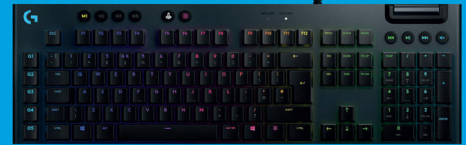

logitech G™

SITEX

28th Nov - 1st Dec 2019 SINGAPORE EXPO

MYTH
TSM | FORTNITE

CHOOSE YOUR SWITCHES

G915
LIGHTSPEED WIRELESS
RGB MECHANICAL
GAMING KEYBOARD

NOW
\$339
SRP: \$399

LOW
PROFILE
SWITCHES
GL
LINEAR

GL
TACTILE GL
CLICKY

G815
LIGHTSYNC
RGB MECHANICAL
GAMING KEYBOARD

NOW
\$249
SRP: \$299

GX BLUE
CLICKY

GX RED
LINEAR

GX BROWN
TACTILE

SOLD
SEPARATELY

PRO X
MECHANICAL
GAMING KEYBOARD