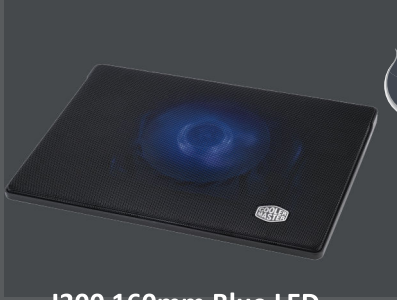

NOTEBOOK COOLER | 2 YEARS WARRANTY

17" up to

I300 160mm Blue LED Fan Essential Notebook Cooler

$29.90 U.P.$39.00