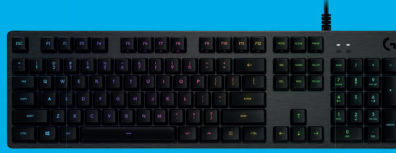

GL
TACTILE GL
CLICKY

G815
LIGHTSYNC
RGB MECHANICAL
GAMING KEYBOARD

NOW
\$249
SRP: \$299

GX BLUE
CLICKY

GX RED
LINEAR

GX BROWN
TACTILE

SOLD
SEPARATELY

PRO X
MECHANICAL
GAMING KEYBOARD

NOW
\$199
SRP: \$229

ROMER-G
TACTILE

ROMER-G
LINEAR

GX BLUE
CLICKY

G512
RGB MECHANICAL
GAMING KEYBOARD

NOW
\$149
SRP: \$189

FREE PALM REST*

G613
MECHANICAL
GAMING KEYBOARD