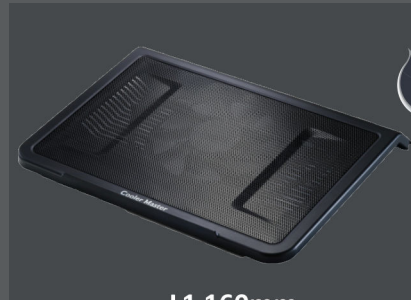

17" up to

L1 160mm Fan Essential Notebook Cooler

$21.90 U.P.$29.00